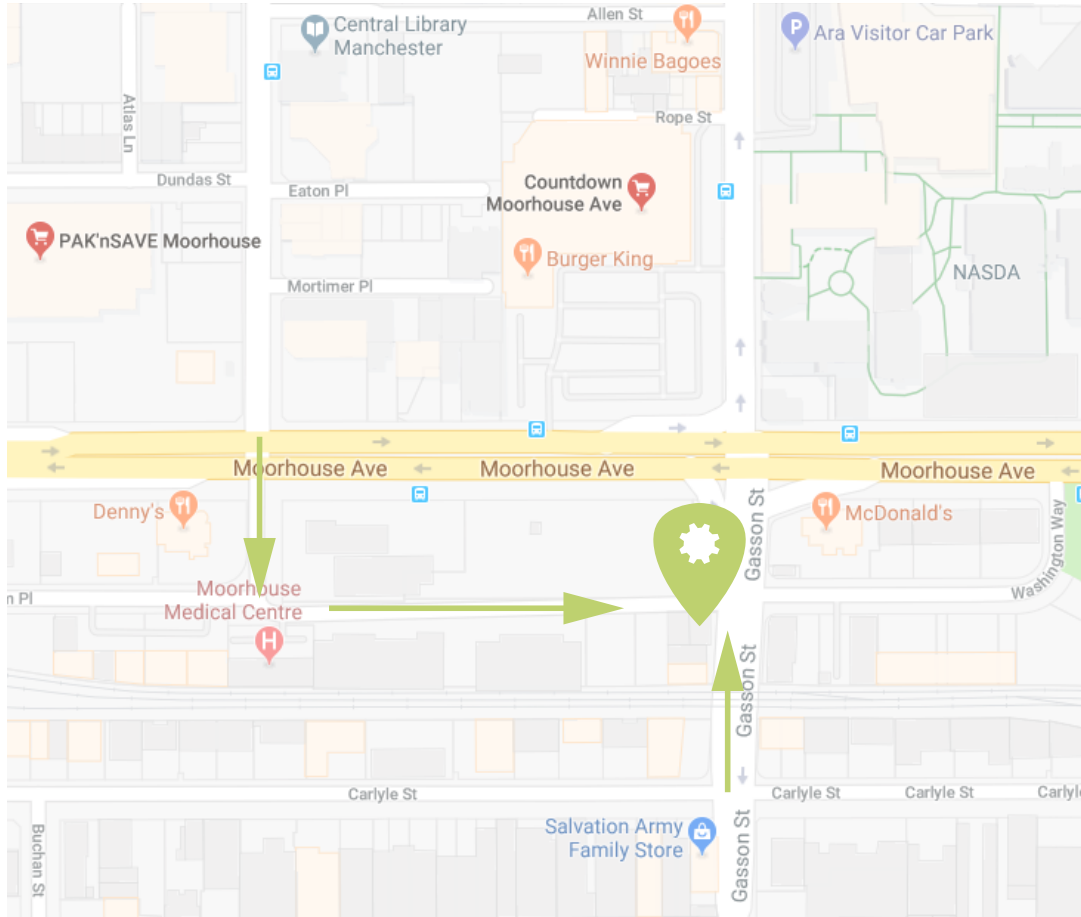

Like-Minded

Where are we

4/105 Gasson Street.

We are located on the first floor.

Our car parks have 'LM Reserved' painted on them and are located as shown below.

No access off Gasson Street south bound.

From the south, cross the railway crossing, then take the first turning on the left, just before the traffic lights. Turn in so that the NPD petrol station is on your right, and our car park is on the left.