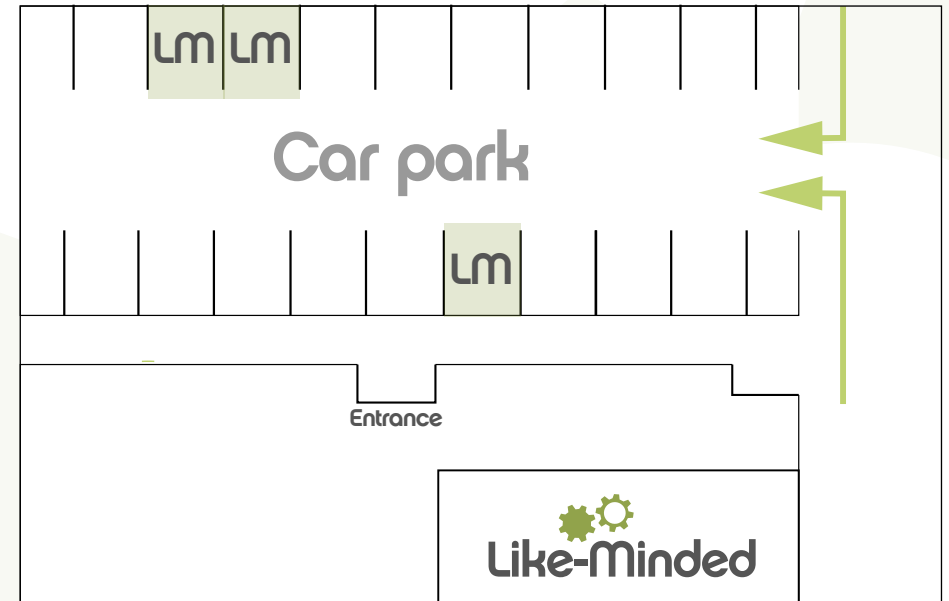

Like-Minded

Where are we

4/105 Gasson Street.

We are located on the first floor.

Our car parks have 'LM Reserved' painted on them and are located as shown below.

No access off Gasson Street south bound.

From the south, cross the railway crossing, then take the first turning on the left, just before the traffic lights. Turn in so that the NPD petrol station is on your right, and our car park is on the left.